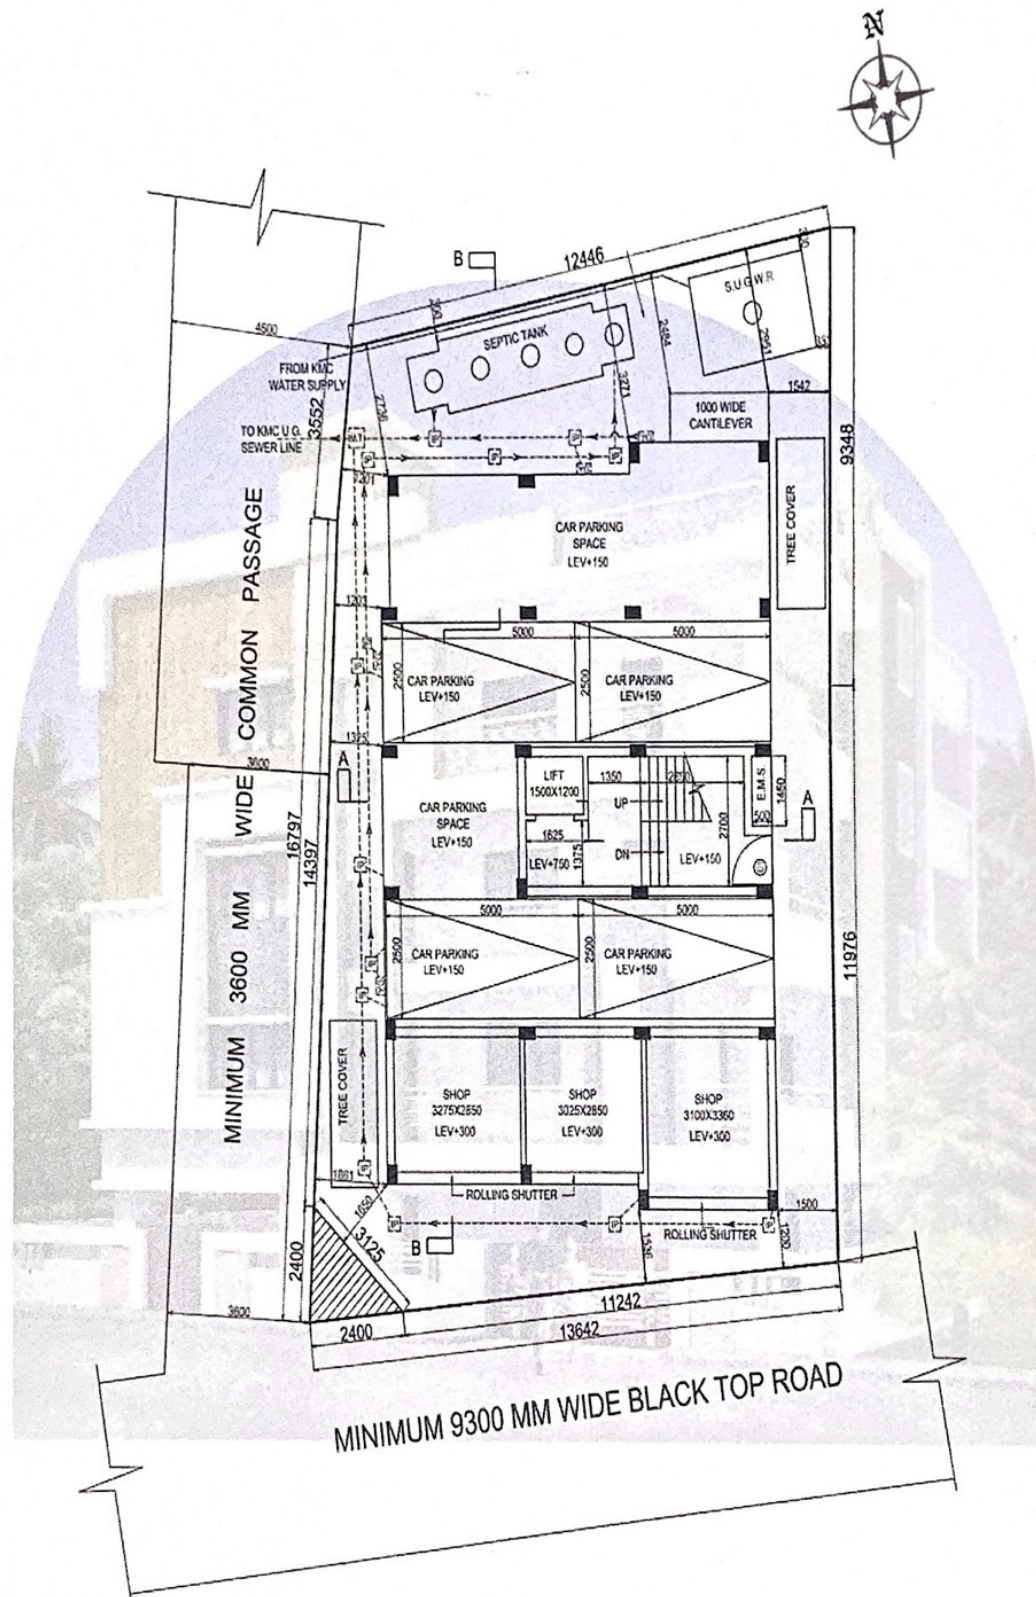

220, Birje East Mondal Para, Ground Floor, Flat No. G-01
Kolkata - 700 084, Near Khudiram Metro Station
Email : ganapatibuilders01@gmail.com
Mobile : 9062410318 / 9433487808

LOCATION PLAN

Latitude: 22°27'55" N
Longitude: 88°23'14" E